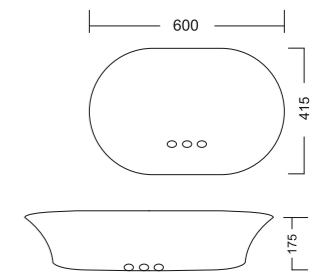

QUBO

SWR - 047

TABLE TOP BASIN

Size: 505 X 390 X 150 MM

Size: 20" X 15"

M.R.P.: 3190/-