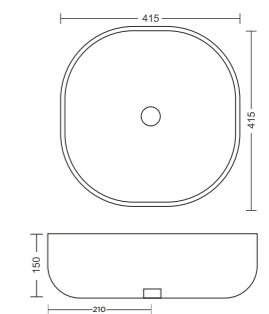

TABLE TOP EXCLUSIVE

EXCLUSIVE BATH FITTINGS

ELEGANZA®
b a t h w a r e ▶

HYDEX

SWR - 046

TABLE TOP BASIN

Size: 600 X 415 X 175 MM

Size: 24" X 16"

M.R.P.: 6,250/-

QUBO

SWR - 047

TABLE TOP BASIN

Size: 505 X 390 X 150 MM

Size: 20" X 15"

M.R.P.: 3190/-

CALIX

SWR - 048

TABLE TOP BASIN

Size: 415 X 415 X 150 MM

Size: 16" X 16"

M.R.P.: 3120/-