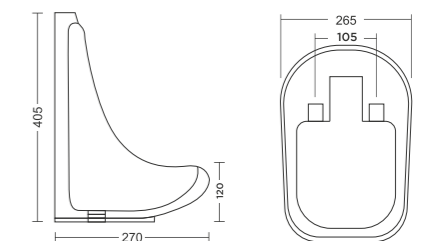

URINAL

EXCLUSIVE
BATH FITTINGS

ELEGANZA®
b a t h w a r e ▶

UROX

SWR - 097

URINAL PAN

Dimension : 310 X 300 X 580 MM

M.R.P. : 3640/-

ROVER

SWR - 098

URINAL PAN

Dimension : 300 X 310 X 580 MM

M.R.P. : 3460/-

ZION

SWR - 099

URINAL PAN

Dimension : 270 X 265 X 405 MM

M.R.P. : 1760/-