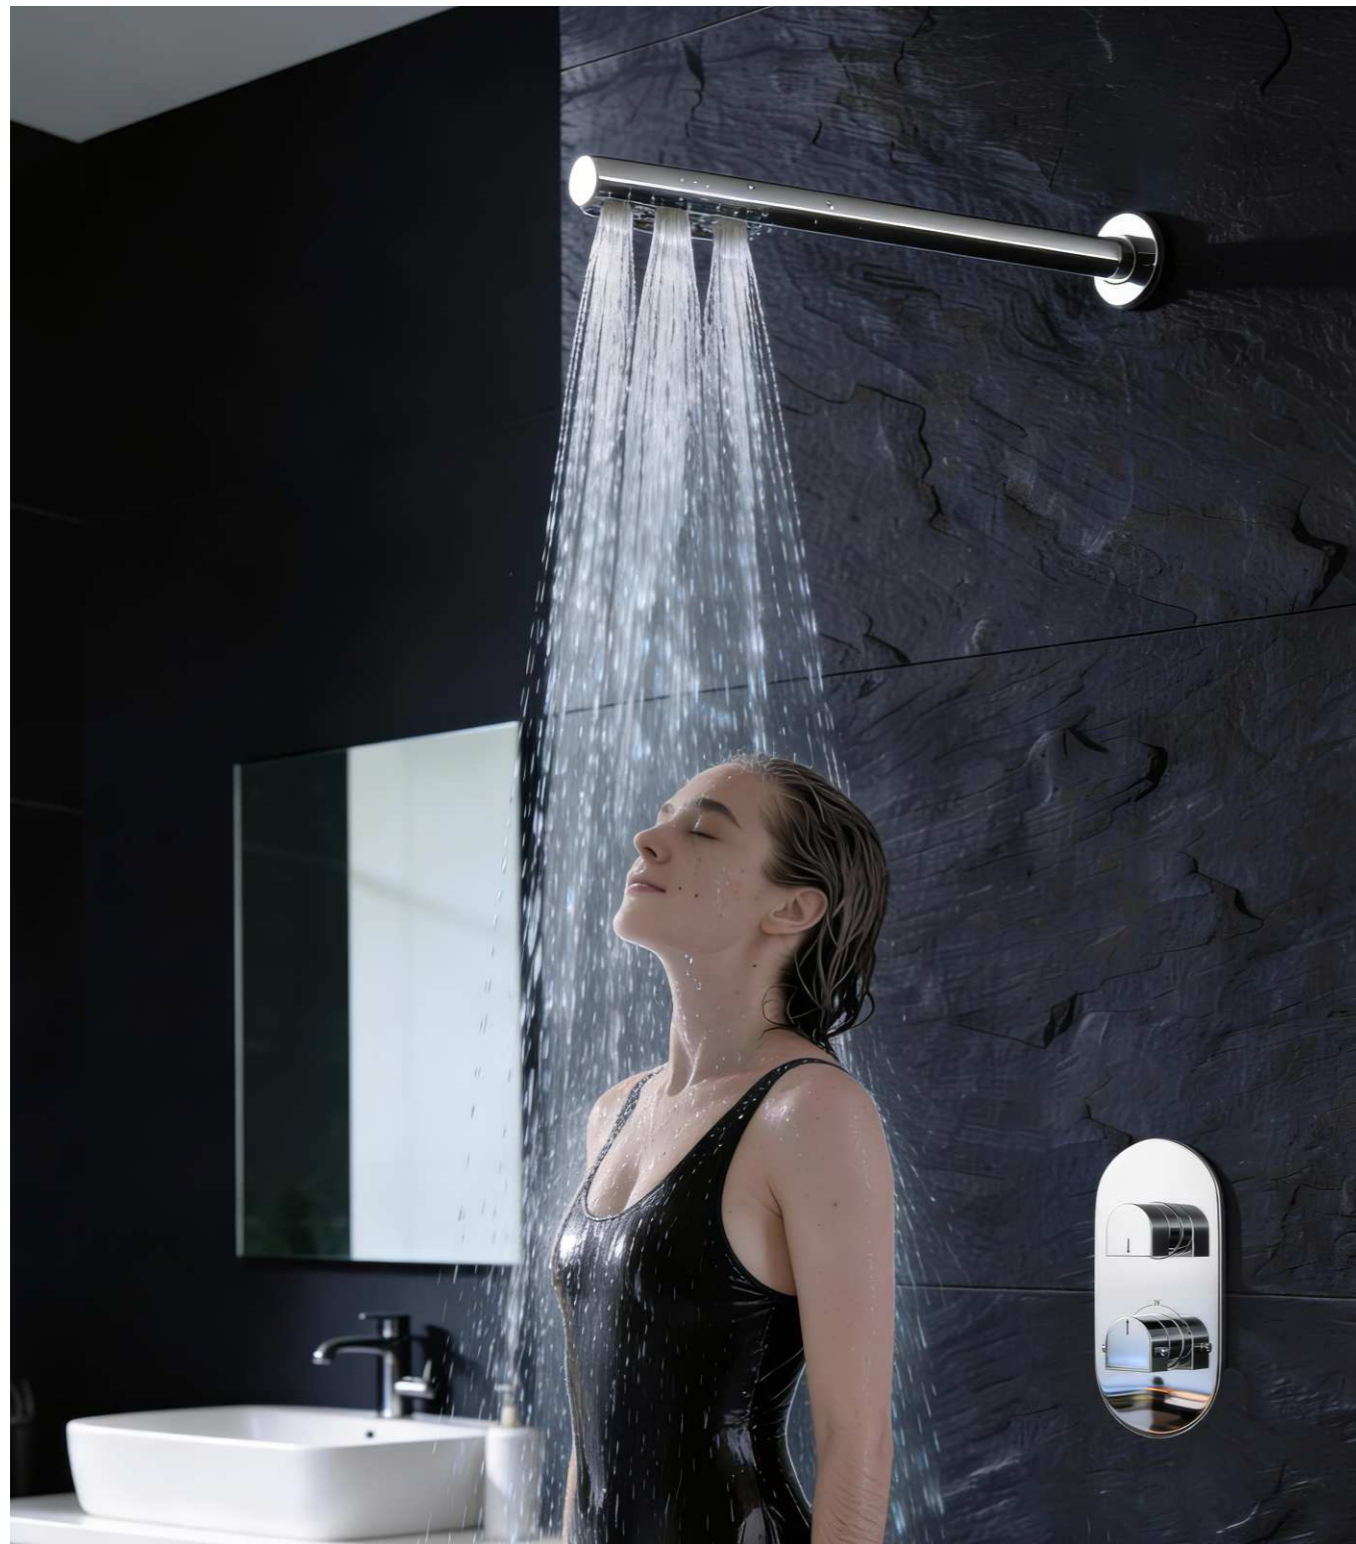

RAIN
MODE

MIST
MODE

WATERFALL
MODE

HYDRO BAR BRASS SHOWER

OVERHEAD SHOWER

OSR - 155

HYDRO BAR
Brass Overhead Shower
M.R.P. : 5790/-

OSR - 156