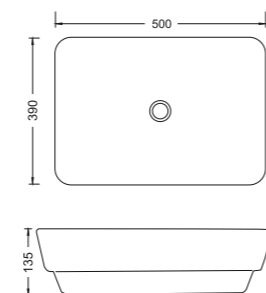

TABLE TOP EXCLUSIVE

EXCLUSIVE BATH FITTINGS

ESSENCE

SWR - 049

TABLE TOP BASIN
Size : 540 X 395 X 140 MM
Size : 22" X 16"
M.R.P. : 3030/-

METRO

SWR - 052

TABLE TOP BASIN
Size : 410 X 410 X 150
Size : 16" X 16"
M.R.P. : 2600/-

VELENCIA

SWR - 055

TABLE TOP BASIN
Size : 420 X 310 X 140
Size : 17" X 12"
M.R.P. : 1650/-

SIGMA

SWR - 050

TABLE TOP BASIN
Size : 510 X 400 X 140 MM
Size : 20" X 16"
M.R.P. : 3030/-

VERINA

SWR - 053

TABLE TOP BASIN
Size : 420 X 350 X 190
Size : 16" X 14"
M.R.P. : 2160/-

CRYSTO

SWR - 056

TABLE TOP BASIN
Size : 330 X 300 X 120
Size : 13" X 12"
M.R.P. : 1620/-

CLIVE

SWR - 051

TABLE TOP BASIN
Size : 500 X 390 X 135 MM
Size : 20" X 16"
M.R.P. : 3030/-

BASSINO

SWR - 054

TABLE TOP BASIN
Size : 460 X 345 X 130
Size : 18" X 14"
M.R.P. : 1760/-

RUHEY

SWR - 057

TABLE TOP BASIN
Size : 360 X 260 X 115
Size : 14" X 10"
M.R.P. : 1610/-