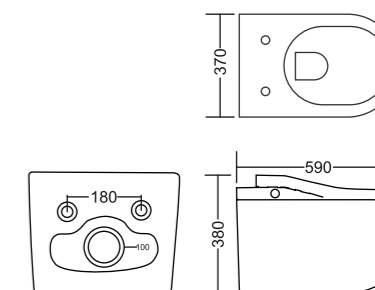

SMART
FLUSHING
easy
MAINTENANCE.

ELEGANZA®
b a t h w a r e ▶

EXCLUSIVE
BATH FITTINGS

GINIE

TANK-LESS

Designed for modern bathrooms, this semi-smart wall hung wash commode features an integrated internal flushing system that works without electricity and without any flush tank.

A single side button activates the built-in mechanical flush, delivering efficient, controlled, and hygienic flushing—completely tank-free and power-free.

With its clean wall-hung design and intelligent internal mechanism, this toilet offers the perfect balance between smart functionality and mechanical reliability, making it ideal for premium homes, hotels, and commercial spaces.

SWR - 024

TORNADO SIPHONIC WALLHUNG CLOSET

Dimension : 590 X 370 X 380 MM

M.R.P. : 32,320/-

Surface : Glossy