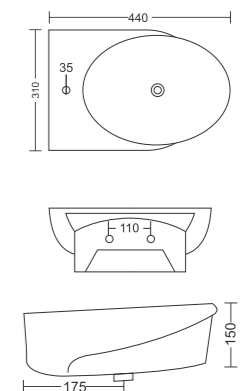

WALL HUNG BASIN

EXCLUSIVE
BATH FITTINGS

ELEGANZA®
b a t h w a r e ▶

FLOATING
Wall Installation

COUNTERTOP
VESSEL

PEARL

SWR - 058
WALLHUNG BASIN
Size: 435 X 315 X 125 MM
Size: 17" X 12"
M.R.P.: 1530/-

VOLGA

SWR - 059
WALLHUNG BASIN
Size: 365 X 375 X 160 MM
Size: 14" X 15"
M.R.P.: 1440/-

MOXO

SWR - 060
WALLHUNG BASIN
Size: 440 X 310 X 150 MM
Size: 18" X 12"
M.R.P.: 1430/-