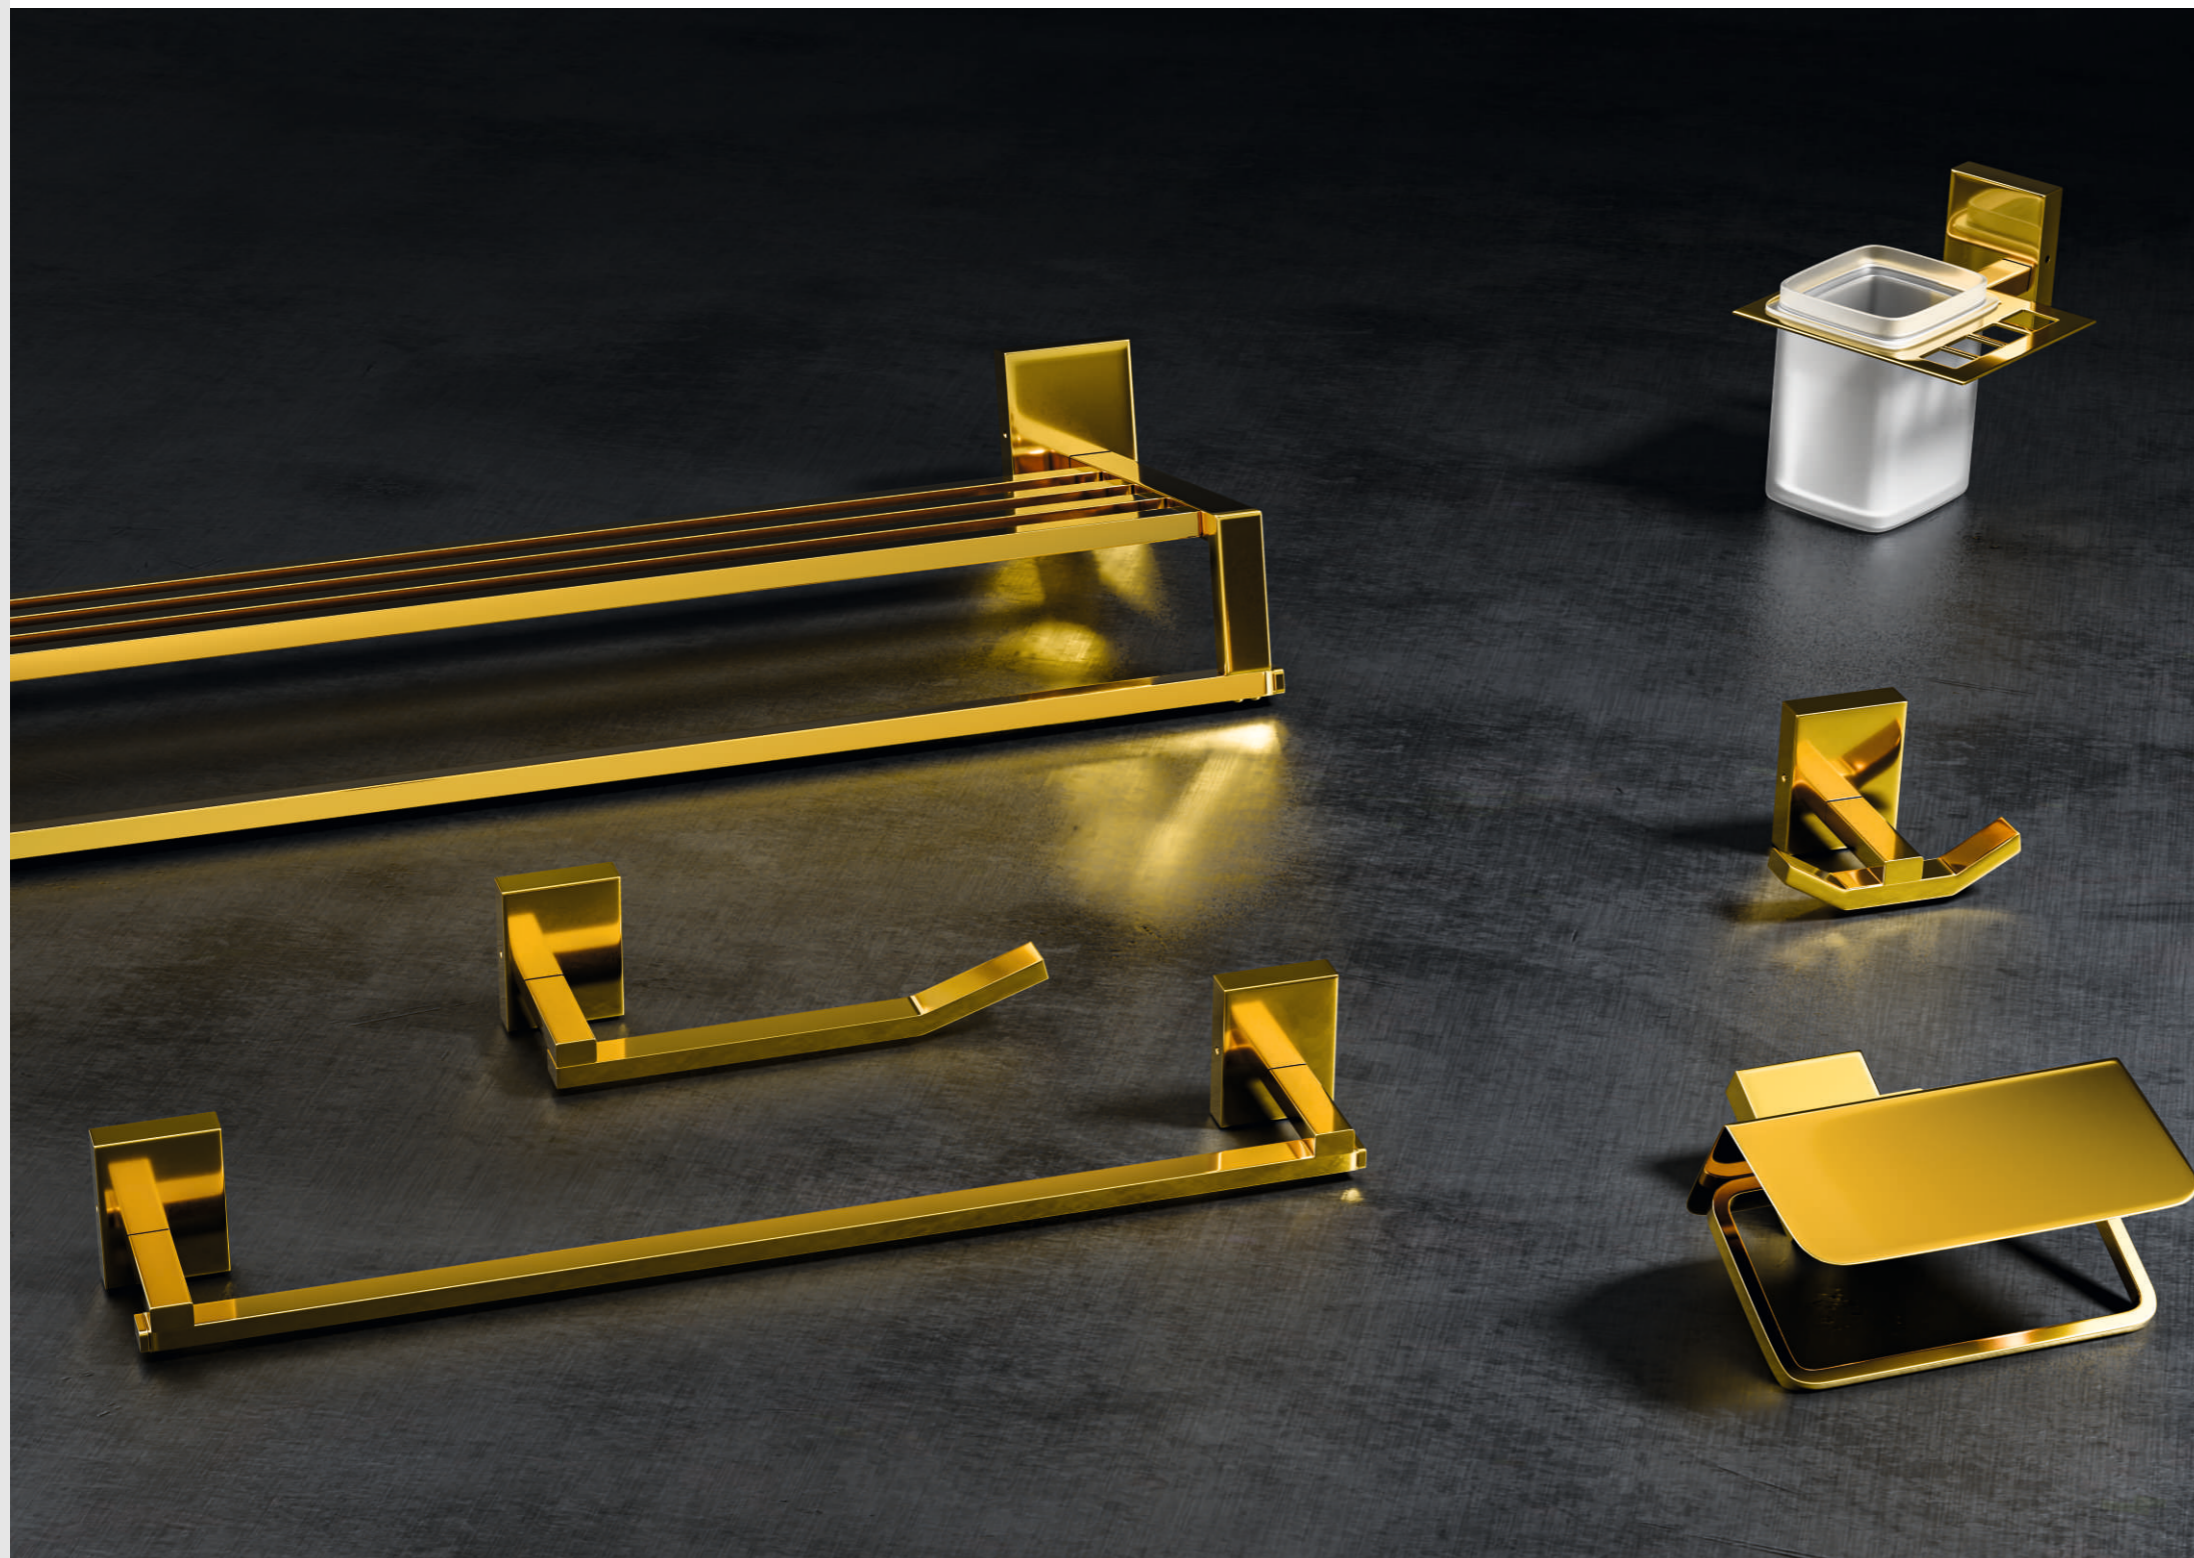

BATHROOM ACCESSORIES

Every detail,
thoughtfully placed.
Designed to
complete the space.

Simply Rejoice...!