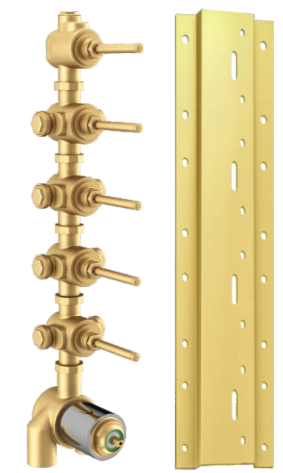

MMC - 500

Outlet Multifunction Diverter parts For 5 Outlet Without Upper Part & Plate (inlet 20MM 3/4, Outlet 15MM 1/2)
M.R.P. : 9770/-