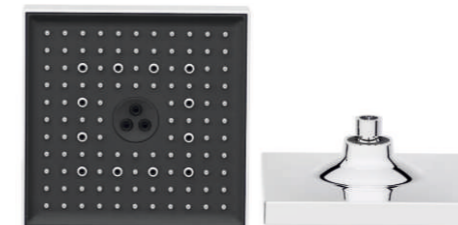

OSR - 157

Multi Function ABS Shower
200 X 200 MM
Rain + Waterfall + Mist
M.R.P. : 1945/-