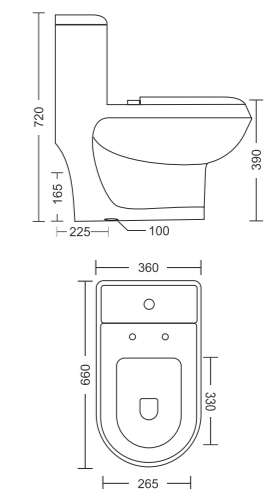

P Trap : 165MM Approx.

Dimension : 660 X 360 X 720 MM

M.R.P. : 8290/-

TABLE TOP EXCLUSIVE

EXCLUSIVE BATH FITTINGS

ELEGANZA[®]
b a t h w a r e ▶

HYDEX

SWR - 046