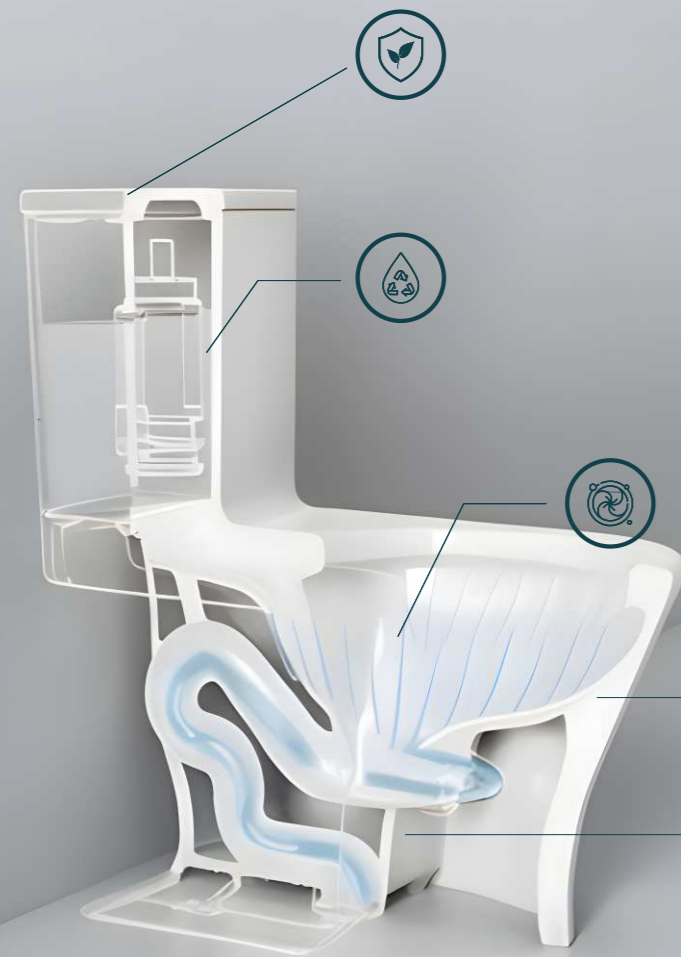

CTR - 439

35 MM Floor Mounted Single
Lever Basin Mixer Cartridge
M.R.P. : 570/-

SANITARYWARE

Every form,
thoughtfully designed.
Every detail,
built to endure.

Simply Rejoice...!

SIPHONIC MODE

Advanced siphonic technology ensures a forceful, whisper-quiet flush using less water. Its innovative vortex mechanism delivers efficient waste removal while preserving hygiene. Crafted to balance performance and elegance, it offers flawless operation and pristine cleanliness with every flush. The precision-engineered design minimizes splashing and prevents residue buildup for a cleaner bowl. Built for long-lasting reliability, it enhances everyday comfort with consistent, high-performance flushing.