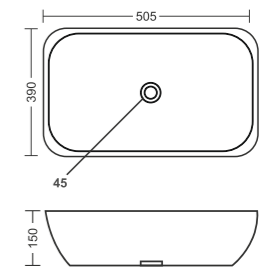

CALIX

SWR - 048

TABLE TOP BASIN

Size: 415 X 415 X 150 MM

Size: 16" X 16"

M.R.P.: 3120/-