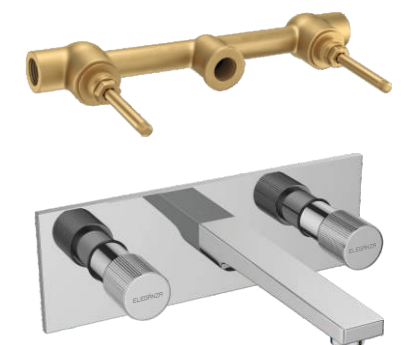

NCL - 014

CORAL Side Single Lever Mixer
Swinging Spout
Floor Mounted
M.R.P. : 5960/-

CRYSTAL

ELEGANZA[®]
b a t h w a r e ▶

CHROME
GOLD
ROSE GOLD
BLACK

CTL - 015

Pillar Cock 9"
Swinging Spout
(Table Mounted)
M.R.P. : 3940/-

CTL - 016

Pillar Cock 12"
Long Swinging Spout
(Table Mounted)
M.R.P. : 5220/-

CTL - 017
CTL - 018

Wall Mounted Basin Mixer
CONCEALED PART | M.R.P. : 3480/-
UPPER PART | M.R.P. : 5210/-

QUBO

Each drop,
a mark of precision.
Each design,
a statement of excellence.