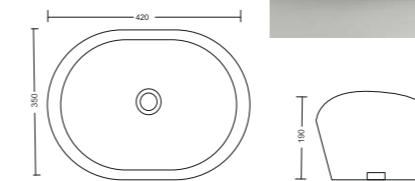

VERINA

SWR - 053

TABLE TOP BASIN
Size : 420 X 350 X 190
Size : 16" X 14"
M.R.P. : 2160/-